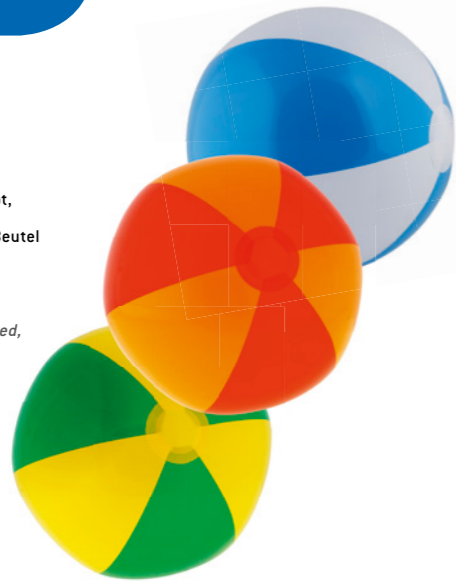

**Wasserball
Beach ball**

8262 01 40 (01.07.22)

- 29 cm Ø aufgeblasen
- 40 cm Ø flach
- 1 Set = 10 Stück sortiert
- 4 blau/weiß, 3 orange/rot, 3 gelb/grün
- einzeln verpackt im PE-Beutel

- 29 cm Ø inflated
- 40 cm Ø deflated
- 1 set = 10 pcs assorted, 4 blue/white, 3 orange/red, 3 yellow/green
- single packed in PE-bag

1/10

**Wasserball
Beach ball**

8262 01 50 (01.07.22)

- 35 cm Ø aufgeblasen
- 50 cm Ø flach
- 1 Set = 10 Stück sortiert
- 4 blau/weiß, 3 orange/rot, 3 gelb/grün
- einzeln verpackt im PE-Beutel

- 35 cm Ø inflated
- 50 cm Ø deflated
- 1 set = 10 pcs assorted, 4 blue/white, 3 orange/red, 3 yellow/green
- single packed in PE-bag

1/10