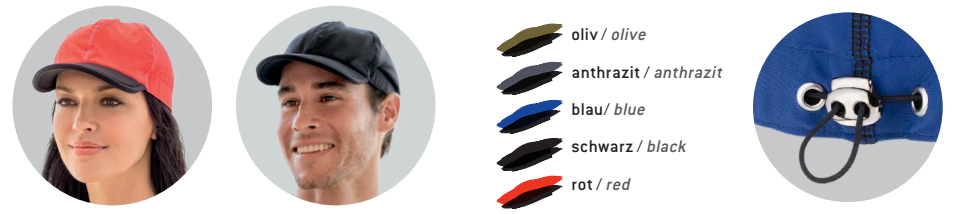

Handy for travelling
Quick-drying
Ideal for all outdoor activities

Praktisch für unterwegs
schnelltrocknend
ideal für alle Outdoor-Aktivitäten

NEW

3814 10 (01.07.21)
Rollbares Stroh-Sonnenschild mit größenregulierbarem Band
Rollable Sunvisor with ribbon to adjust for the perfect fit
100% PI
48