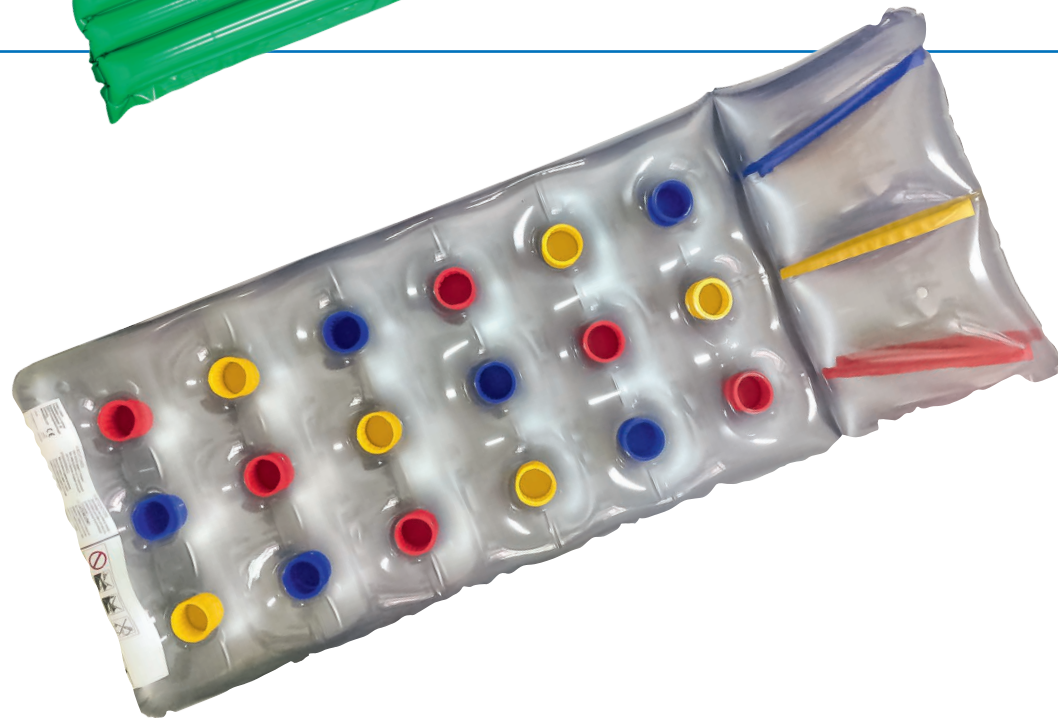

Solar-Luftmatratze
Solar air mattress

8134 01 (01.07.21)

- 188 x 71 cm aufgeblasen
- 195 x 76 cm flach
- 2 Luftkammern
- einzeln verpackt im PE-Beutel

- 188 x 71 cm inflated
- 195 x 76 cm deflated
- 2 air chambers
- single packed in PE-bag

20